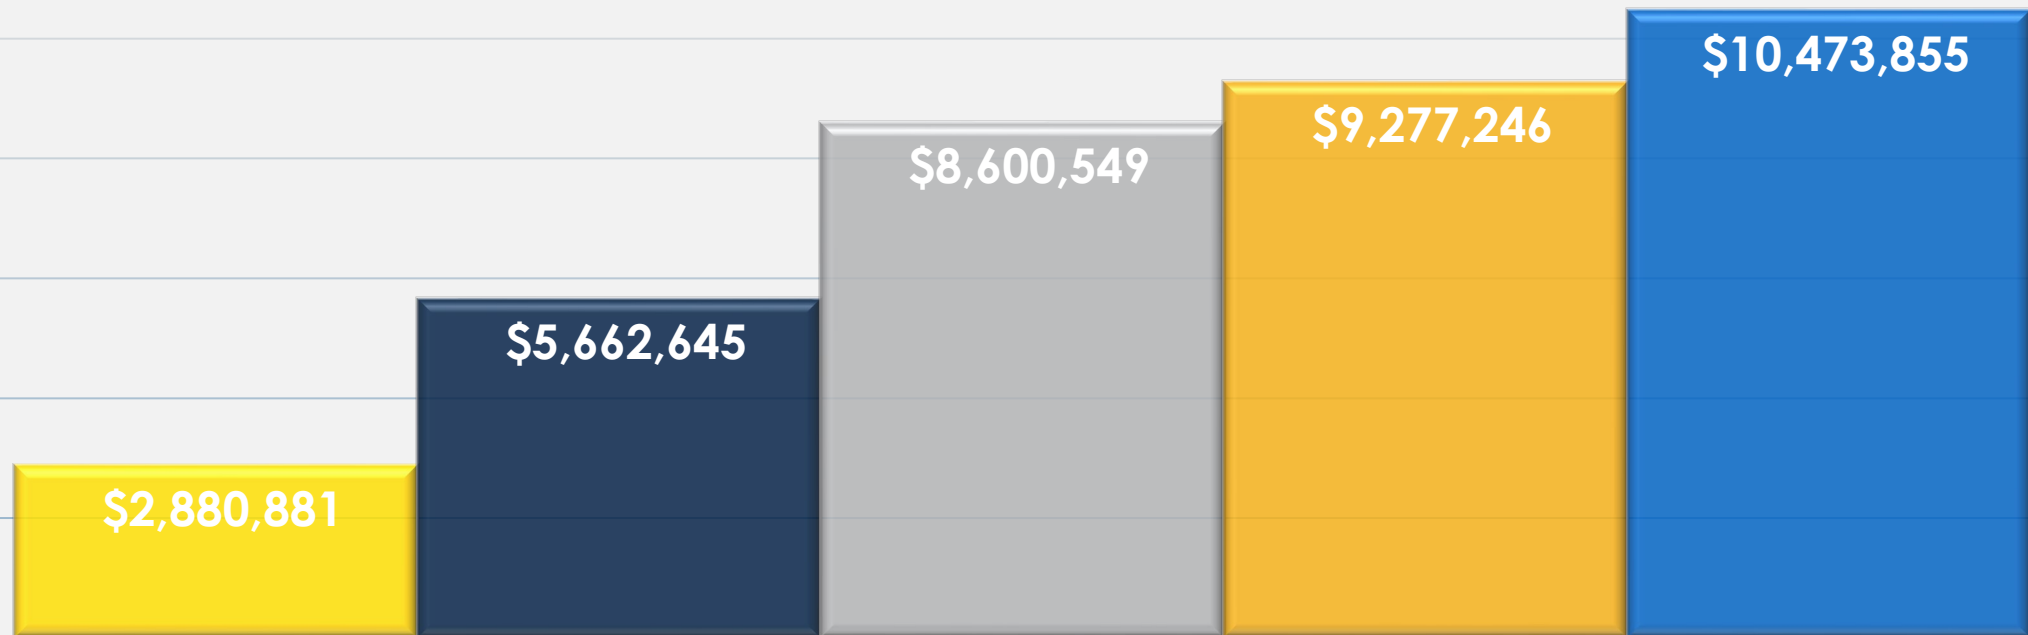

HISTORICAL DATA

Work Ready Kentucky Scholarship Total Disbursed – All Workforce Sectors

Source: KHEAA, May 2022

■ 2017-2018   ■ 2018-2019   ■ 2019-2020   ■ 2020-2021   ■ 2021-2022 (prelim)